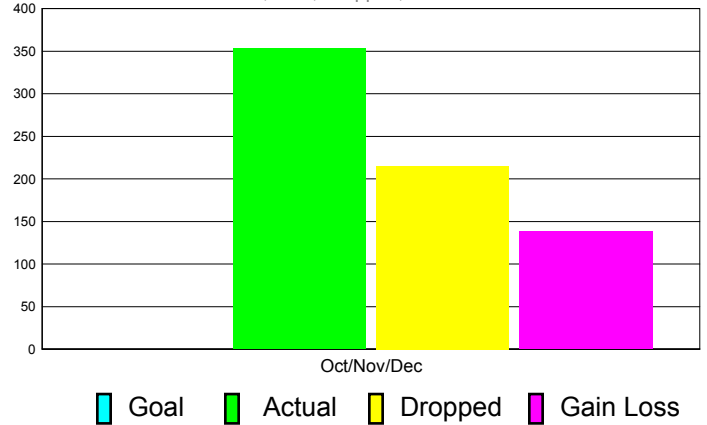

Membership Results 2011-2012

Goal, New, Dropped, Gain/Loss